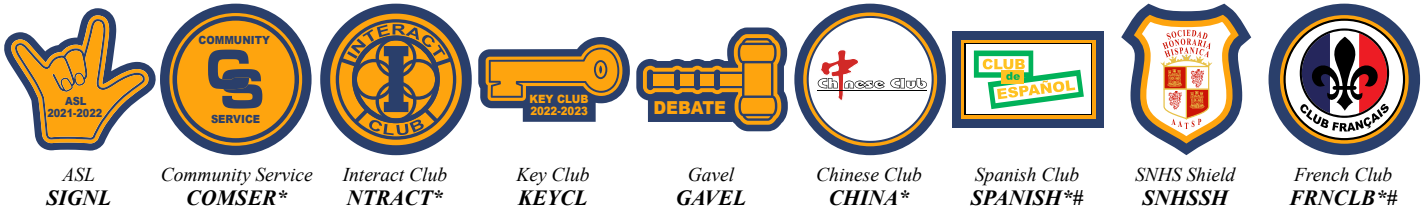

Art ART* Chess CHESS AVID Club AVID*# HOSA Shield HOSASH*# Academics ACADMCS* USA USAD*# Academic Seal ACADS* Honors HONORS* Beaker BEAKR