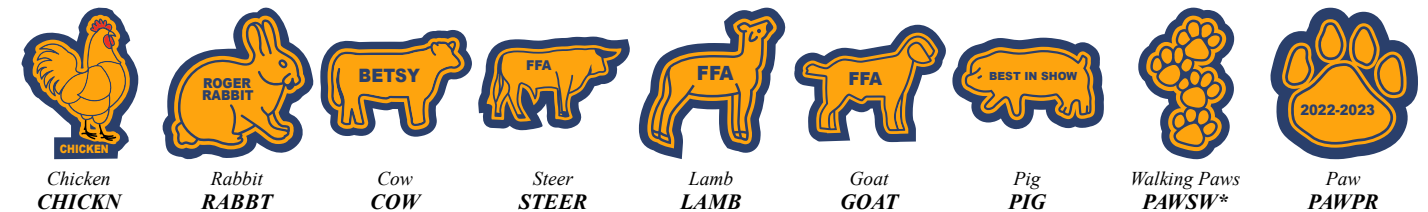

STUCO TSTUCO* OAP TOAP* FBLA TFBLA* AVID TAVID* PALS TPALS* UIL TUIL* FCCLA TFCCLA* DECA TDECA* HOSA THOSA*

STEM Patch STEM*# FCA Cross FCACR* Young Life YLIFE*# FCA Shield FCASH*# Intl Baccalaureate IB*# DECA Shield DECAS*# Leo Club LEOCLB* NAHS NARTS*# Art Pallet ARTPL#

Art ART* Chess CHESS AVID Club AVID*# HOSA Shield HOSASH*# Academics ACADMCS* USA USAD*# Academic Seal ACADS* Honors HONORS* Beaker BEAKR

ASL SIGNL Community Service COMSER* Interact Club NTRACT* Key Club KEYCL Gavel GAVEL Chinese Club CHINA* Spanish Club SPANISH*# SNHS Shield SNHSSH French Club FRNCLB*#

German Club GERMAN*# Latin Club LATIN* Math Club MATH* Equestrian EQUEST*# Eagle Scout EAGSCT*# Hunting HUNTING* Shooting Target TARGET# Archery ARCH* Equality EQUALITY*

Team Roping 2022-2023 ROPER Barrel Racing BRRLS Bull Rider BULLR Bronc Rider BRONC Crossed Spurs SPURS Horseshoes HRSHOE* FFA Crazy Block TFFA* FFA Shield FFASH*# 4H HHHH#