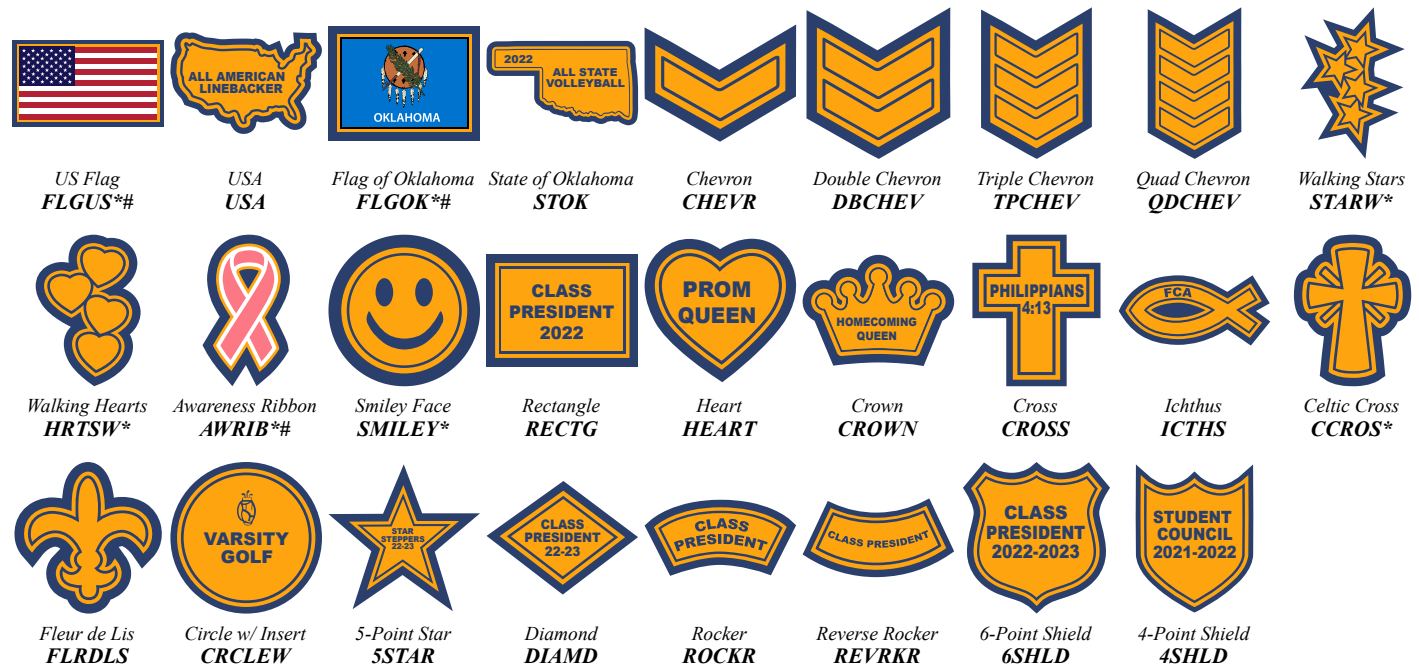

4-Digit Krazy Block Date

4-Digit Krazy Block Date Metallic

4-Digit Krazy Block Date w/ Bling

4-Digit Krazy Block Date Metallic w/ Bling

1 Digit Jersey # 1 Digit Jersey # w/ Insert 2-Digit Jersey # 2-Digit Jersey # w/ Insert 3-Digit Weight Class

US Flag FLGUS*# USA USA Flag of Oklahoma FLGOK** State of Oklahoma STOK Chevron CHEVR Double Chevron DBCHEV Triple Chevron TPCHEV Quad Chevron QDCHEV Walking Stars STARW* Walking Hearts HRTSW* Awareness Ribbon AWRIB** Smiley Face SMILEY* Rectangle RECTG Heart HEART Crown CROWN Cross CROSS Ichthus ICTHS Celtic Cross CCROS* Fleur de Lis FLRDLs Circle w/ Insert CRCLEW 5-Point Star 5STAR Diamond DIAMD Rocker ROCKR Reverse Rocker REVRKR 6-Point Shield 6SHLD 4-Point Shield 4SHLD